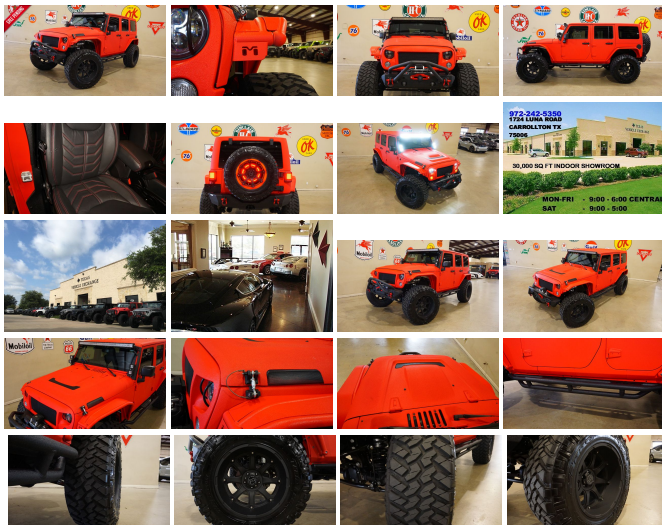

2017 Jeep Wrangler Unlimited Sport 4X4 DUPONT KEVLAR,LIFTED,NAV,LED'S!

View this car on our website at tveauto.com/6225782/ebrochure

Our Price **\$49,900**

Specifications:

Year:	2017
VIN:	1C4BJWDG6HL500612
Make:	Jeep
Stock:	500612
Model/Trim:	Wrangler Unlimited Sport 4X4 DUPONT KEVLAR,LIFTED,NAV,LED'S!
Condition:	Pre-Owned
Body:	SUV
Exterior:	FIRECRACKER RED KEVLAR
Engine:	ENGINE: 3.6L V6 24V VVT
Interior:	Black Leather
Transmission:	TRANSMISSION: 5-SPEED AUTOMATIC (W5A580)
Mileage:	15,062
Drivetrain:	4 Wheel Drive
Economy:	City 16 / Highway 20

NATION WIDE FINANCING

SUBMIT CREDIT APP WWW.TVEAUTO.COM

OR CALL 972-242-5350

"FIRECRACKER RED EDITION"

CUSTOM BUILT **KEVLAR** 2017 JEEP WRANGLER UNLIMITED SPORT 4X4 WITH 24S PACKAGE

UPGRADES INCLUDE:

* FIRECRACKER RED KEVLAR COATING

Exterior

- Wheels: 16" x 7.0" Luxury Styled Steel- Tires: P225/75R16 BSW On/Off Road
- Steel Spare Wheel- Full-Size Spare Tire Mounted Outside Rear- Clearcoat Paint
- Black Front Bumper w/2 Tow Hooks- Black Rear Bumper w/1 Tow Hook

Option Packages

Factory Installed Packages

ENGINE: 3.6L V6 24V VVT

TRANSMISSION: 5-SPEED AUTOMATIC (W5A580)

-inc: Hill Descent Control, Tip Start \$1,400

QUICK ORDER PACKAGE 24S

-inc: Engine: 3.6L V6 24V VVT, Transmission: 5-Speed Automatic (W5A580), Front 1-Touch Down Power Windows, Remote Keyless Entry, Deep Tint Sunscreen Windows, Leather Wrapped Steering Wheel, Chrome/Leather Wrapped Shift Knob, Power Heated Mirrors, Tires: P255/75R17 OWL On/Off Road, Power Convenience Group, Power Locks, Wheels: 17" x 7.5" Aluminum, Auto Dim Mirror w/Reading Lamp, Security Alarm \$3,200