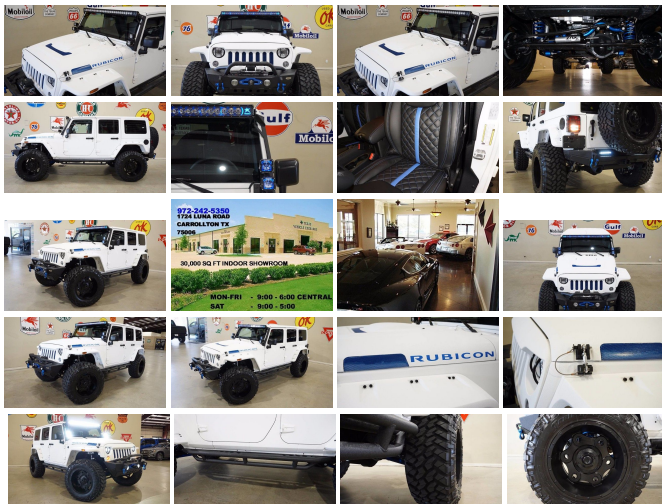

tveauto.com
972-242-5350
1724 Luna Road
Carrollton, TX
75006

Texas Vehicle
Exchange

2017 Jeep Wrangler Unlimited Rubicon

View this car on our website at tveauto.com/6225781/ebrochure

Our Price **\$69,900**

Specifications:

Year:	2017
VIN:	1C4BJWFG7HL518999
Make:	Jeep
Stock:	518999
Model/Trim:	Wrangler Unlimited Rubicon
Condition:	Pre-Owned
Body:	SUV
Exterior:	ALPINE WHITE KEVLAR
Engine:	ENGINE: 3.6L V6 24V VVT
Interior:	Black
Mileage:	147
Economy:	City 16 / Highway 20