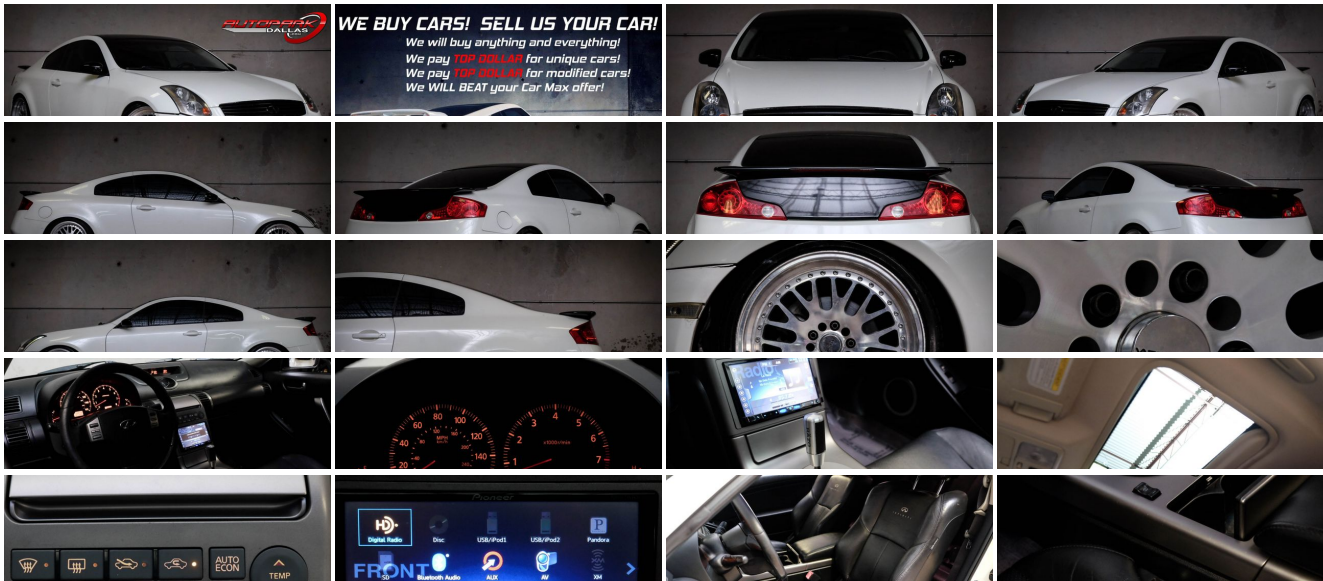

## 2004 INFINITI G35 w/ Upgrades

**Website Price \$7,995**

View this vehicle on our website at [autoparkdallas.com](http://autoparkdallas.com)

(214) 945-2601

2061 S Stemmons Fwy , Lewisville, TX 75067

- Photos
- Details
- Contact

## Specifications:

<b>Year:</b>	2004
<b>VIN:</b>	<a href="#">JNKCV54E14M309815</a>
<b>Make:</b>	INFINITI
<b>Model/Trim:</b>	G35 w/ Upgrades
<b>Condition:</b>	Pre-Owned
<b>Body:</b>	Coupe
<b>Exterior:</b>	Ivory Pearl
<b>Engine:</b>	3.5L DOHC SMPI 24-valve V6 aluminum engine
<b>Interior:</b>	Graphite Leather
<b>Transmission:</b>	5-speed automatic transmission w/OD, learning algorithm & manual shift mode
<b>Mileage:</b>	136,833
<b>Drivetrain:</b>	Rear Wheel Drive
<b>Economy:</b>	City 18 / Highway 26

## Vehicle Description

AutoPark Dallas is excited to offer you this Lowered 2004 INFINITI G35 with Upgrades for sale! There isn't a more reliable vehicle than the INFINITI G35, as their engines were built tough and meant to last for years and miles to come. Now with this particular G35, it's not hard to miss that it sits obviously lowered on Eibach Lowering Springs and the roof being custom painted Gloss Black. This INFINITI was loved and customized with quite a bit of goodies to make sure necks snapped when you fly by! Come check out this beautiful G35 parked in our indoor 16,000 Sq Ft Showroom located in Addison, Tx. amongst our inventory of 100+ other unique and luxury vehicles!

Dual Climate Controls  
Universal Garage Opener  
Bose Premium Audio System  
Cruise Control  
Steering Wheel Mounted Controls  
3.5L DOHC SMPI V6 Engine  
5-Speed Automatic Transmission  
Rear Wheel Drive  
Professionally Detailed!  
Well Maintained!  
AND SO MUCH MORE!!!