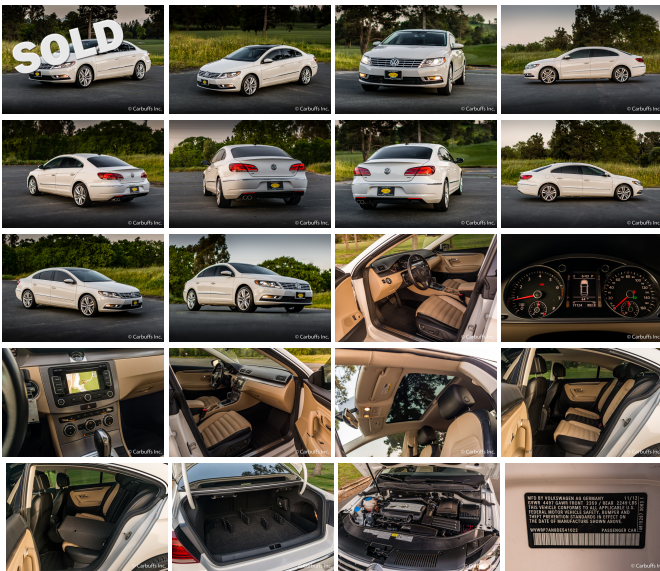

# 2013 Volkswagen CC Luxury

View this car on our website at [carbuffs.com/6146269/ebrochure](http://carbuffs.com/6146269/ebrochure)

Our Price **\$0**

## Specifications:

<b>Year:</b>	2013
<b>VIN:</b>	wwwp7an8de541022
<b>Make:</b>	Volkswagen
<b>Model/Trim:</b>	CC Luxury
<b>Condition:</b>	Pre-Owned
<b>Body:</b>	Sedan
<b>Exterior:</b>	Candy White
<b>Engine:</b>	2.0L turbocharged TSI I4 engine
<b>Interior:</b>	Desert Beige/Black Leatherette
<b>Transmission:</b>	6-SPEED AUTOMATIC TRANSMISSION
<b>Mileage:</b>	76,900
<b>Drivetrain:</b>	Front Wheel Drive
<b>Economy:</b>	City 22 / Highway 31

Excellent color combination of candy white exterior with desert beige/black interior. Efficient 2.0L Turbocharged 4 cyl engine with automatic transmission. AM/FM/CD/SiriusXM factory stereo with steering wheel controls. Purchase includes a 3 month trial SiriusXM subscription. Navigation. Power windows and locks. Keyless entry. First aid kit. Panoramic moonroof. Heated front seats. Split fold-down rear seats. 76k miles. Runs and drives excellent. Clean title and Carfax report. 1 owner California car.

### Exterior

- 18" "St. Louis" alloy wheels -inc: 235/40R18 95H all season tires, anti-theft wheel locks
- Panorama pwr tilting sunroof- Body-color bumpers
- Chrome exterior trim -inc: window surrounds, body moldings
- Bi-xenon automatic headlights -inc: advanced front lighting system (AFS), range adjustment
- Fog lights- LED taillights -inc: LED license plate illumination
- Body-color heated pwr mirrors -inc: integrated turn signals- Tinted glass
- Rain-sensing intermittent windshield wipers- Body-color door handles
- LED daytime running lights