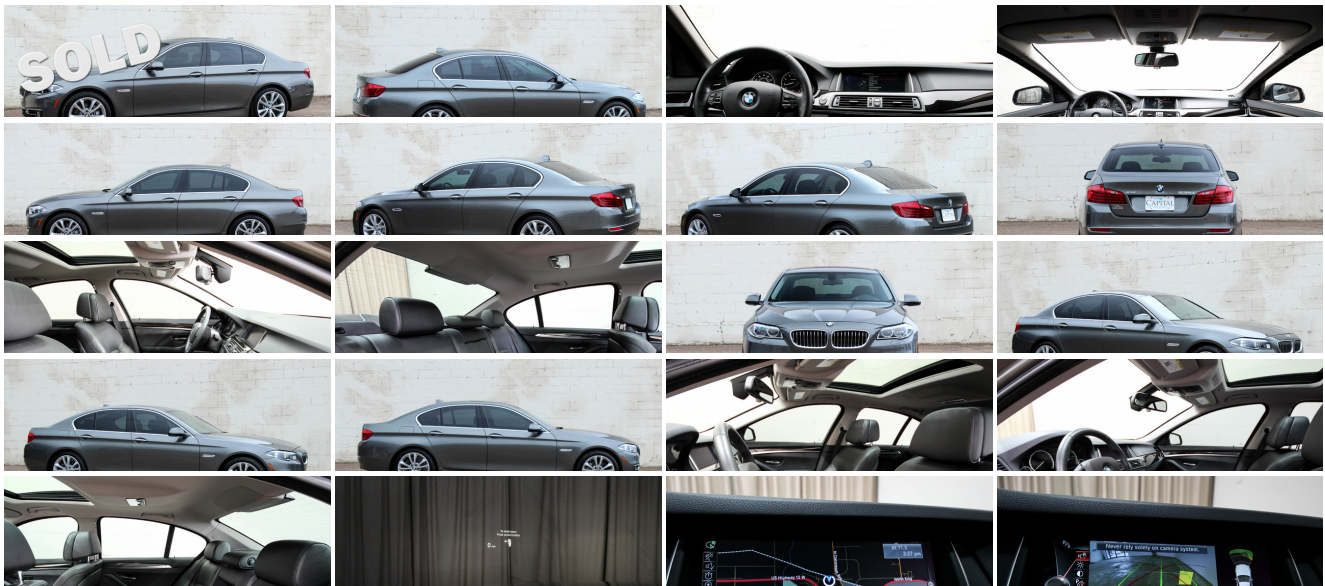

Specifications:

Year: 2014
VIN: [WBA5B3C54ED533958](#)