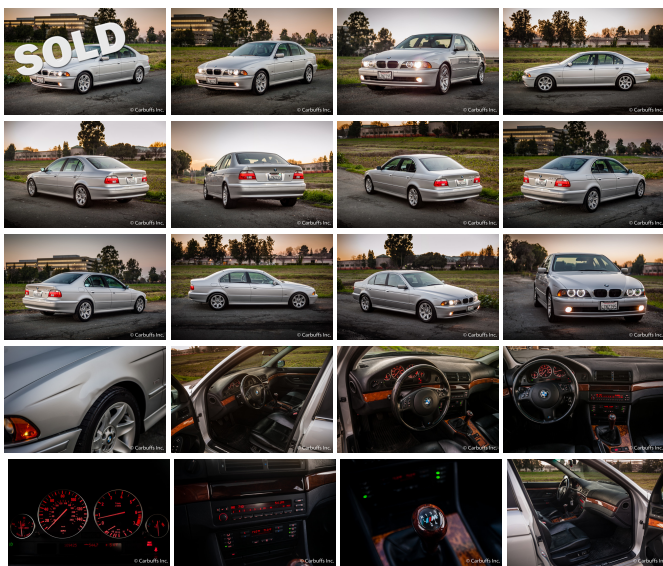

## 2002 BMW 525i

View this car on our website at [carbuffs.com/6093478/ebrochure](http://carbuffs.com/6093478/ebrochure)

Our Price **\$0**

### Specifications:

<b>Year:</b>	2002
<b>VIN:</b>	WBADT33482GF42594
<b>Make:</b>	BMW
<b>Model/Trim:</b>	525i
<b>Condition:</b>	Pre-Owned
<b>Body:</b>	Sedan
<b>Exterior:</b>	Titanium Silver Metallic
<b>Engine:</b>	2.5L (152) DOHC 24-valve I6 engine w/variable valve timing
<b>Interior:</b>	Black
<b>Transmission:</b>	5 Speed Manual
<b>Mileage:</b>	109,400
<b>Drivetrain:</b>	Rear Wheel Drive
<b>Economy:</b>	City 20 / Highway 29

Rare 5 speed! Titanium silver exterior with black leather interior. 2.5L 6 cylinder engine with 5 speed manual transmission. Sport and premium package. Power locks, windows and moonroof. Only 109k miles. 1 owner. Clean title. Bought new at Weatherford BMW and serviced there since new. Great driver.