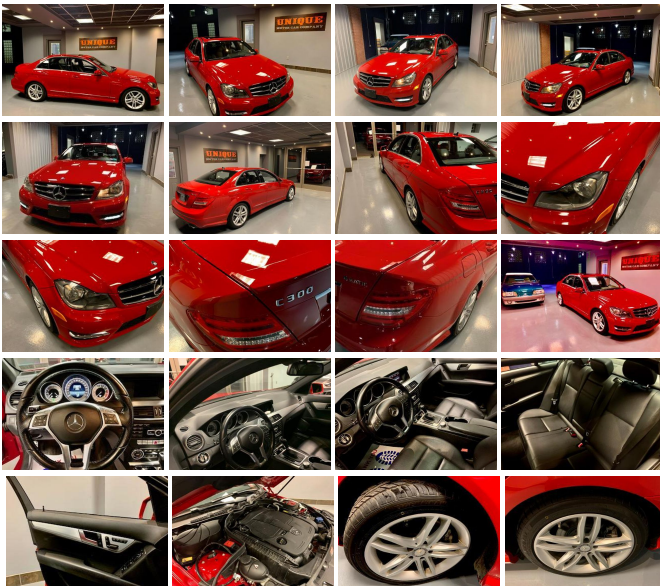

2014 Mercedes-Benz C300 Sport

View this car on our website at uniquemotorcarsonline.com/6093261/ebrochure

Our Price **\$11,900**

Specifications:

Year:	2014
VIN:	WDDGF8AB3EA930915
Make:	Mercedes-Benz
Model/Trim:	C300 Sport
Condition:	Pre-Owned
Body:	Sedan
Exterior:	Mars Red
Engine:	3.5 V-6
Interior:	Black
Transmission:	automatic
Mileage:	103,020
Drivetrain:	All Wheel Drive
Economy:	City 20 / Highway 27

2014 Mercedes C300 4matic sedan, sport package, sunroof, bluetooth, delay wipers with rain sensor, dual climate control, brake assist system, pass thru rear seat, homelink, traction control, turn signal mirrors, power windows and locks, LED daytime running lights, HD and satellite radio, leather multifunction steering wheel, and many other Mercedes amenities. Remaining factory warranty. Call or email for more information. Visit us on the web at www.UniqueMotorCarsonline.com

Option Packages

Factory Installed Packages

18" AMG TWIN 5-SPOKE ALLOY PACKAGE

-inc: Wheels: 18" AMG Twin 5-Spoke Alloy 8.0J x 18 ET 50 front and 8.5J x 18 ET 54 rear, Tires: 225/40R18 Fr & 255/35R18 Rr, Tracking Code **\$500**