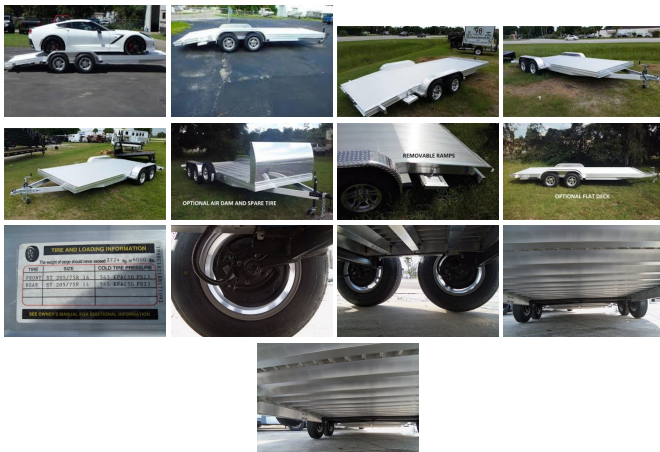

2019 New Aluminium Car Trailer

Toby Jenkins 941-729-6879

View this car on our website at manateerv.net/6088339/ebrochure

Our Price **\$0**

Specifications:

Year: 2019
VIN: 12345678912345678
Make: New
Stock: new18
Model/Trim: Aluminium Car Trailer
Condition: New
Engine: 0 cc
Exterior: Silver
Mileage: 0
Hours: 0

ALUMINUM CAR HAULERS Nextrail Car haulers come in a 7,000 lb GVWR Standard Model and a 10,000 lb GVWR HD Model. Both models feature an all aluminum rugged construction making these haulers both lightweight and durable.

Standard Features include:

- * Torsion Axles
- * Aluminum Mag Wheels
- * LED Lighting
- * 4' Removable Aluminum Ramps D-rings
- * Electric Brakes on both axles
- * 4' Dovetail
- * 81" between fenders
- * 4 Stainless steelwelded D-rings

Optional Features Include:

- * Roadside Assistance (with every Spare) w/Removable Spindle/Hub Mount
- * Air Dam
- * Winch Stand
- * Custom Lengths
- * Spare Tire
- * Removable Fenders
- * Flat Deck
- * Custom Ramp Size