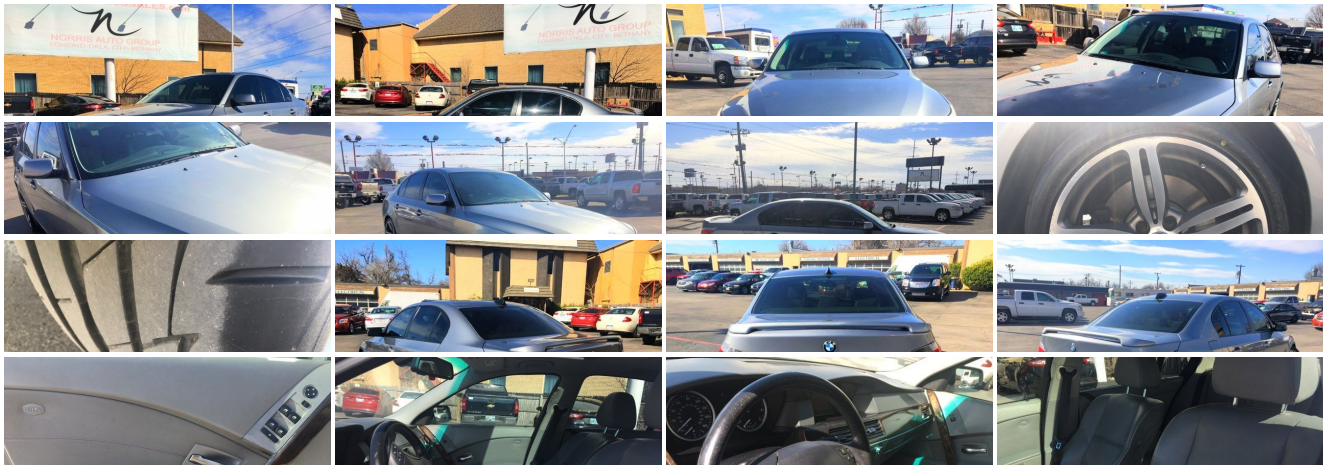

2005 BMW 545i | 40 LOCATION 405-917-7433

Our Price \$4,500

View this vehicle on our website at 76aa366d-d3ae-4915-8f04-ccecd1d4c74e.autorevo-websites.com

[\(405\) 792-2244](tel:4057922244)

5959 NW 39th , Oklahoma City, OK 73122

- Photos
- Details
- Contact

Specifications:

Year:	2005
VIN:	WBANB33515CN64803
Make:	BMW
Stock:	A11213
Model/Trim:	545i 40 LOCATION 405-917-7433
Condition:	Pre-Owned
Body:	Sedan
Exterior:	Titanium Silver Metallic
Engine:	4.4L DOHC 32-valve V8 engine w/variable valve timing
Interior:	Gray Leather
Mileage:	131,000
Drivetrain:	Rear Wheel Drive
Economy:	City 16 / Highway 24

Vehicle Description

2005 BMW 545i

This great car is in amazing shape! This 2005 BMW 545i has a 4.4L DOHC 32-valve V8 engine w/variable valve timing and is rear wheel drive. You and your passengers will enjoy leather interior, wood grain trim, sun/moon roof, and spacious seating! AM/FM radio, CD player, Aux hook up! Let us get you moving down the road in this slick ride!