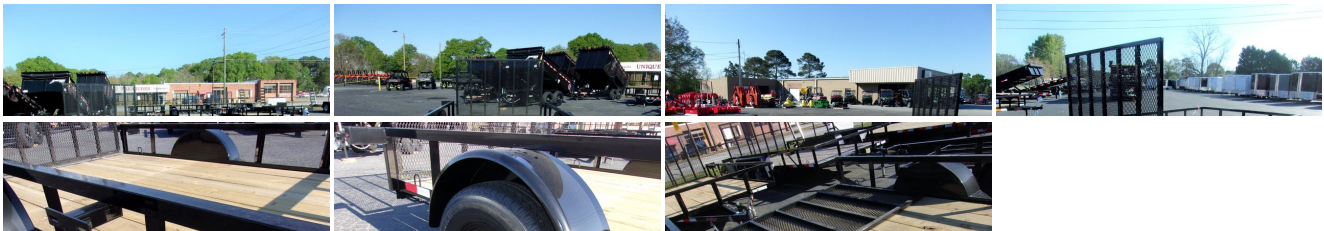

2025 Utility Down to Earth Utility 6.4x10

Scott Youngblood 706-342-2242

Our Price \$2,095

View this vehicle on our website at youngbloodmotor.net

Youngblood Tractor

[706-342-2242](tel:706-342-2242)

1600 Athens Highway , Madison, Georgia 30650

Photos

Details

Contact

Specifications:

Year:	2025
VIN:	1126
Make:	Utility Down to Earth
Model/Trim:	Utility 6.4x10
Condition:	New

Engine: 0 cc
Exterior: Black
Mileage: 0
Hours: 0

Vehicle Description

Down To Earth 6.4x10 Utility Trailer- Tube top rail, 2990 lbs rated axle, LED lights, spare tire mount, 4 Tie Down Loops, 15in tires, flip jack, 2" Hitch .
Factory Warranty. See this and many other trailers at Youngblood Motor Company 1600 Athens Hwy. Madison, Ga. 30650 Ph. 706-342-2242
<http://youngbloodtrailers.com/>