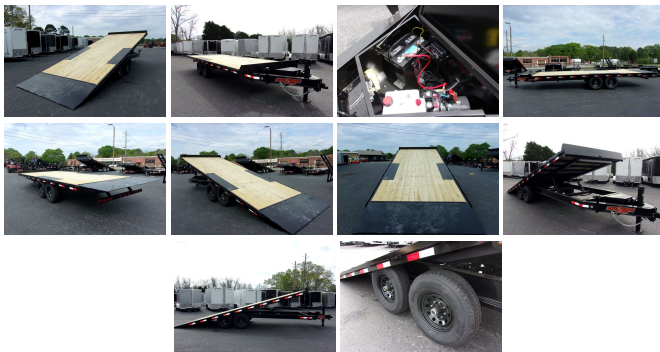

# 2024 Down to Earth 22ft 7 Ton Power Deckover

**Scott Youngblood 706-342-2242**

View this car on our website at [youngbloodmotor.net/6067383/ebrochure](http://youngbloodmotor.net/6067383/ebrochure)

Our Price **\$10,595**

## Specifications:

<b>Year:</b>	2024
<b>VIN:</b>	1121
<b>Make:</b>	Down to Earth
<b>Model/Trim:</b>	22ft 7 Ton Power Deckover
<b>Condition:</b>	New
<b>Engine:</b>	0 cc
<b>Exterior:</b>	Black
<b>Mileage:</b>	0
<b>Hours:</b>	0

~Down to Earth- 22 Ft 7 Ton Power tilt Deckover. 102" wide, 16 in' 10 ply radial tires, brakes on both axles, adjustable hitch, D-rings, 10 ton jack, spare tire mount, LED lighting, HD treated floor, 8" steel frame. 7000# axles, cabled remote and battery included, 2- 5/16 hitch, the power tilt allows you to use the entire 22 feet. one year warranty, financing available. See this and many other trailers at Youngblood Motor Company 1600 Athens Hwy. Madison, Ga 30650 PH 706-342-2242 <http://youngbloodtrailers.com/>

2024 Down to Earth 22ft 7 Ton Power Deckover

Youngblood Tractor - 706-342-2242 - View this car on our website at [youngbloodmotor.net/6067383/ebrochure](http://youngbloodmotor.net/6067383/ebrochure)

**Our Location :**