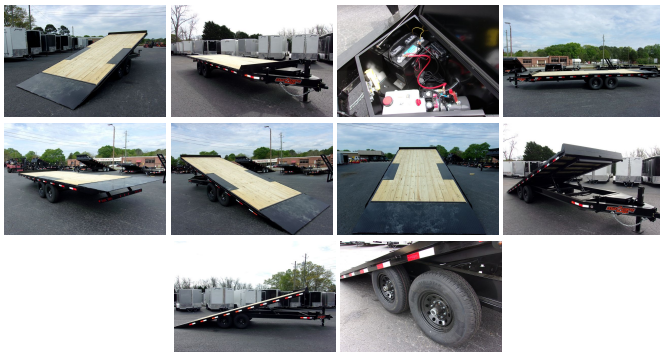

2023 Down to Earth 22ft 7 Ton Power Deckover

Scott Youngblood 706-342-2242

View this car on our website at youngbloodmotor.net/6067383/ebrochure

Our Price **\$10,595**

Specifications:

Year:	2023
VIN:	1121
Make:	Down to Earth
Model/Trim:	22ft 7 Ton Power Deckover
Condition:	New
Engine:	0 cc
Exterior:	Black
Mileage:	0
Hours:	0

~Down to Earth- 22 Ft 7 Ton Power tilt Deckover. 102" wide, 16 in' 10 ply radial tires, brakes on both axles, adjustable hitch, D-rings, 10 ton jack, spare tire mount, LED lighting, HD treated floor, 8" steel frame. 7000# axles, cabled remote and battery included, 2- 5/16 hitch, the power tilt allows you to use the entire 22 feet. one year warranty, financing available. See this and many other trailers at Youngblood Motor Company 1600 Athens Hwy. Madison, Ga 30650 PH 706-342-2242 <http://youngbloodtrailers.com/>

2023 Down to Earth 22ft 7 Ton Power Deckover

Youngblood Tractor - 706-342-2242 - View this car on our website at youngbloodmotor.net/6067383/ebrochure

Our Location :

2023 Down to Earth 22ft 7 Ton Power Deckover