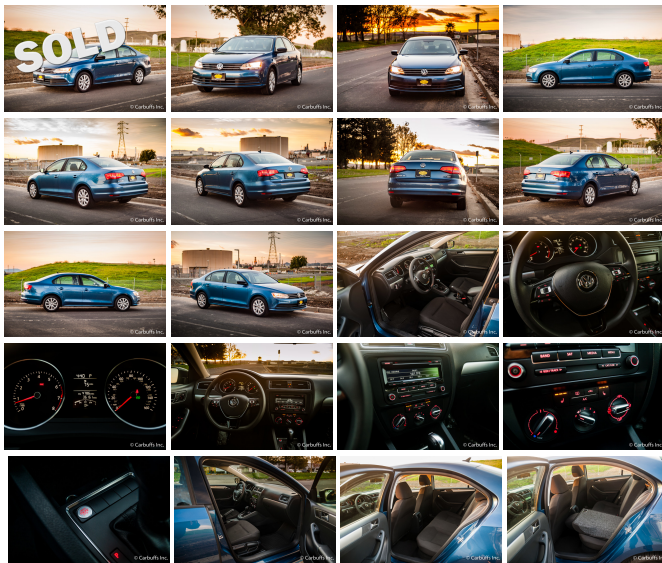

# 2015 Volkswagen Jetta 1.8T SE

View this car on our website at [carbuffs.com/6052087/ebrochure](http://carbuffs.com/6052087/ebrochure)

Our Price **\$0**

## Specifications:

|                      |   |
|----------------------|---|
| <b>Year:</b>         | 2015  |
| <b>VIN:</b>          | 3VWD17AJ0FM286112   |
| <b>Make:</b>         | Volkswagen  |
| <b>Model/Trim:</b>   | Jetta 1.8T SE   |
| <b>Condition:</b>    | Pre-Owned   |
| <b>Body:</b>         | Sedan   |
| <b>Exterior:</b>     | Silk Blue Metallic  |
| <b>Engine:</b>       | Engine: 1.8L I-4 DOHC Turbocharged -inc: direct injection |
| <b>Interior:</b>     | Titan Black Cloth   |
| <b>Transmission:</b> | Automatic   |
| <b>Mileage:</b>      | 36,161  |
| <b>Drivetrain:</b>   | Front Wheel Drive   |
| <b>Economy:</b>      | City 24 / Highway 34                                      |

Excellent color combination of silk blue metallic exterior with titan black cloth interior. Efficient 1.8L Turbocharged 4 cyl engine with automatic transmission. AM/FM/CD/SiriusXM factory stereo with steering wheel controls. Purchase includes a 3 month trial SiriusXM subscription. Power windows and locks. Keyless entry with keyless push button start. Heavy duty floor mats and trunk mat. First aid kit. Connectivity package. Heated front seats. Split fold-down rear seats. Recent tires. 36k miles. Runs and drives excellent. Clean title and Carfax report. Still under the manufacturers drivetrain warranty. EPA estimated 24 mpg city and 34mpg highway.