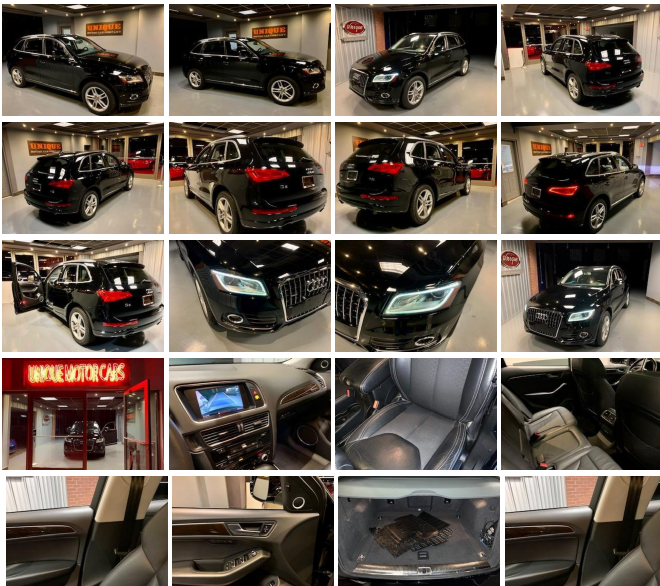

## 2014 Audi Q5 Premium Plus

View this car on our website at [uniquemotorcarsonline.com/6041753/ebrochure](http://uniquemotorcarsonline.com/6041753/ebrochure)

Our Price **\$16,900**

2014 Audi Q5 Premium Plus, navigation, panoramic roof, Bang & Olufsen sound system, back up camera, sport power heated seats, sport multifunction steering wheel, power windows and locks, dual climate control, delay wipers, cruise control, rear defroster, tilt/telescopic steering wheel, ABS, TPMS, 3 spoke steering wheel with paddle shift, and many other Audi amenities. Remaining factory warranty. Was originally \$48,625 new! Call or email for more information. Visit us on the web at [www.UniqueMotorCarsonline.com](http://www.UniqueMotorCarsonline.com)