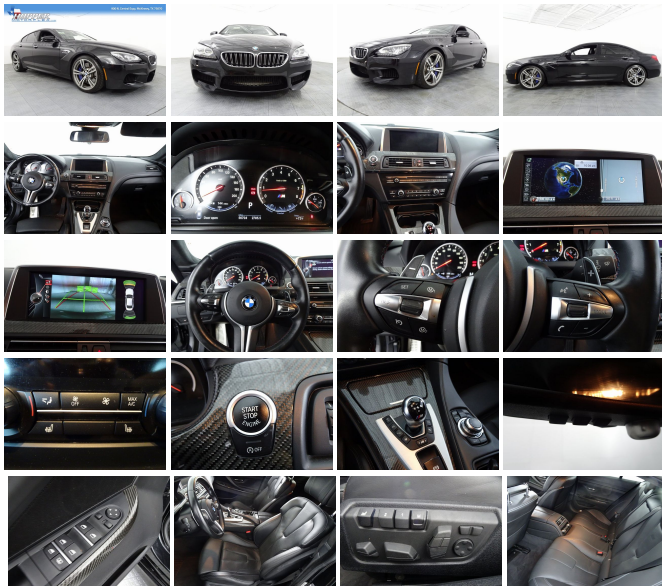

2014 BMW M6 Base

View this car on our website at hoppermotorplex.com/6013004/ebrochure

Our Price **\$40,938**

Specifications:

| | |
|--------------------|--|
| Year: | 2014 |
| VIN: | WBS6C9C5XEDV73736 |
| Make: | BMW |
| Stock: | STKV73736 |
| Model/Trim: | M6 Base |
| Condition: | Pre-Owned |
| Body: | Sedan |
| Exterior: | Black Sapphire Metallic |
| Engine: | Engine: 4.4L DOHC V8 32V TwinPower Turbo |
| Interior: | Black Leather |
| Mileage: | 56,705 |
| Drivetrain: | Rear Wheel Drive |
| Economy: | City 14 / Highway 20 |

Navigation System ***Heated Front Leather Seats*** ***Rear View Camera*** ***Push to Start*** ***Garage Door Transmitter***

2014 BMW M6 Base Black Sapphire Metallic 4D Sedan RWD 6-Speed Manual 4.4L V8 32V DOHC TwinPower Turbo

Recent Arrival!

Our family owned dealership was established in West Texas in 1967. We have been providing customers with quality vehicles for decades with the service to match. With almost four acres of unique inventory, we are sure the Hopper Family will have what you're looking for. Come down and take a look! Our VIP Preferred program provides customers with one year of FREE maintenance (Some Exclusions Apply, ask for details) which includes: -Priority Service -12 months/12,000 miles of oil changes -Tire rotations -Multi-point Inspection -90 Day Powertrain Warranty (Some Exclusions Apply) -A loaner car available with reservation -10% discount on parts and accessories Please check back for more pictures, we're adding new pictures to the website daily.