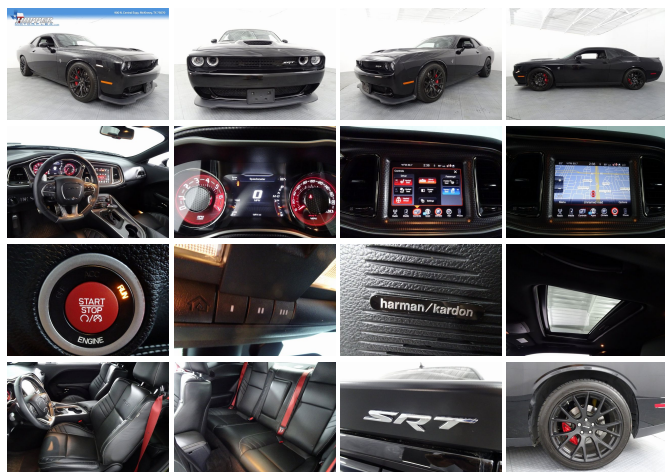

2016 Dodge Challenger SRT Hellcat

View this car on our website at hoppermotorplex.com/6001078/ebrochure

Our Price **\$48,776**

Specifications:

Year:	2016
VIN:	2C3CDZC9XGH113397
Make:	Dodge
Stock:	13397M
Model/Trim:	Challenger SRT Hellcat
Condition:	Pre-Owned
Body:	Coupe
Exterior:	Pitch Black Clearcoat
Engine:	ENGINE: 6.2L V8 SUPERCHARGED
Interior:	Black Leather
Mileage:	16,965
Drivetrain:	Rear Wheel Drive
Economy:	City 13 / Highway 21

SRT ***Navigation System*** ***harman/kardon Premium Sound System*** ***Rear View Camera*** ***Heated/Ventilated Front Leather Seats*** ***Heated Steering Wheel*** ***Garage Door Transmitter*** ***Push to Start*** ***Power Sunroof*** ***RWD***

2016 Dodge Challenger SRT Hellcat Pitch Black Clearcoat 2D Coupe RWD 8-Speed Automatic 6.2L V8 Supercharged MULTI POINT INSPECTION!!, QUALIFIES FOR VIP!+!

Recent Arrival!

Our family owned dealership was established in West Texas in 1967. We have been providing customers with quality vehicles for decades with the service to match. With almost four acres of unique inventory, we are sure the Hopper Family will have what you're looking for. Come down and take a look! Our VIP Preferred program provides customers with one year of FREE maintenance (Some Exclusions Apply, ask for details) which includes: -Priority Service -12 months/12,000 miles of oil changes -Tire rotations -Multi-point Inspection -90 Day Powertrain Warranty (Some Exclusions Apply) -A loaner car available with reservation -10% discount on parts and accessories Please check back for more pictures, we're adding new pictures to the website daily.