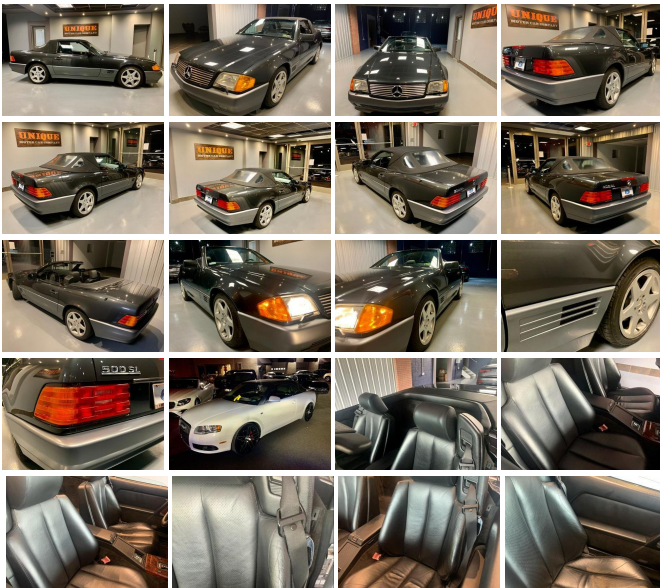

1991 Mercedes-Benz 560 Series 500SL

View this car on our website at uniquemotorcarsonline.com/5979581/ebrochure

Our Price **\$19,900**

Specifications:

Year:	1991
VIN:	WDBFA66E5MF029489
Make:	Mercedes-Benz
Model/Trim:	560 Series 500SL
Condition:	Pre-Owned
Body:	Convertible
Exterior:	Gray
Interior:	Black Leather
Mileage:	17,243
Drivetrain:	Rear Wheel Drive

1991 Mercedes 500SL, anthracite gray 2 tone exterior paint with the black leather interior and a black power soft top, power roll bar, all original, 2 owners and a clean CarFax. Garage kept and fully dealer serviced. Power windows and locks, cruise control, AM/FM cassette, woodgrain trim, 6 spoke aluminum wheels, and many other Mercedes options. This is a fine example of German engineering. Clean as a whistle inside and out.

1991 Mercedes-Benz 560 Series 500SL

Unique Motor Car Company - (412) 221-1700 - View this car on our website at uniquemotorcarsonline.com/5979581/ebrochure

Our Location :

1991 Mercedes-Benz 560 Series 500SL