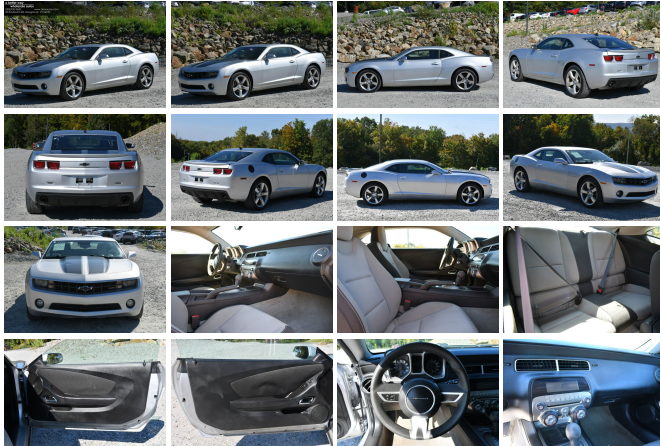

Specifications:

Year:	2011
VIN:	2G1FB1ED1B9122440
Make:	Chevrolet
Stock:	122440T
Model/Trim:	Camaro LT
Condition:	Pre-Owned
Body:	Coupe
Exterior:	Silver
Engine:	3.6L V6
Interior:	Gray Cloth
Transmission:	Automatic
Mileage:	122,400
Drivetrain:	Rear Wheel Drive
Economy:	City 18 / Highway 29

- 2011 Chevrolet Camaro LT with 122400 miles
- Silver exterior with gray cloth interior
- Equipped with a powerful 3.6L V6 engine and 6-speed automatic transmission
- Features SIDI (Spark Ignition Direct Injection) for improved performance and fuel efficiency
- A sleek and stylish sports car that's sure to turn heads

a better way
wholesale autos

Looking for a powerful and stylish sports car that's sure to turn heads? Look no further than this 2011 Chevrolet Camaro LT, with a sleek silver exterior and comfortable gray cloth interior. With 122400 miles on the odometer, this car has been well-maintained and is ready to hit the road.

But perhaps the best thing about this Camaro is its style. With its sleek lines and aggressive stance, this car is a true head-turner. Whether you're parked on the street or cruising down the highway, you'll love the way this car looks and feels. So why wait? Come check out this 2011 Chevrolet Camaro LT today and experience the thrill of the open road for yourself!