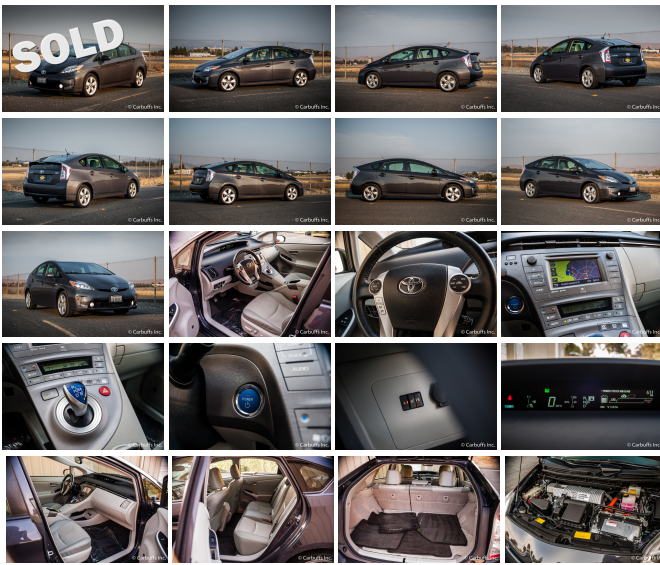

# 2012 Toyota Prius Five

View this car on our website at [carbuffs.com/5964166/ebrochure](http://carbuffs.com/5964166/ebrochure)

Our Price **\$0**

## Specifications:

<b>Year:</b>	2012
<b>VIN:</b>	JTDKN3DU5C1538605
<b>Make:</b>	Toyota
<b>Model/Trim:</b>	Prius Five
<b>Condition:</b>	Pre-Owned
<b>Body:</b>	Sedan
<b>Exterior:</b>	Winter Gray Metallic
<b>Engine:</b>	1.8L DOHC 16-valve VVT-i Atkinson-cycle I4 hybrid engine
<b>Interior:</b>	Misty Gray Leatherette
<b>Transmission:</b>	Automatic
<b>Mileage:</b>	91,300
<b>Drivetrain:</b>	Front Wheel Drive
<b>Economy:</b>	City 51 / Highway 48

Incredible mpg! Winter gray metallic exterior with light gray leather interior. 1.8L 4 cyl engine with hybrid electric motor. Automatic transmission. Great sounding JBL audio with Bluetooth wireless. Navigation. Backup camera. Heated seats. Factory 17" alloy wheels. Excellent EPA estimated 51 mpg in the city and 48 mpg hwy. 1 owner. Clean title and Carfax report.

**Exterior**

- (4) auto-leveling LED headlamps w/auto-off feature -inc: washers
- 17" 5-spoke alloy wheels- Color-keyed folding pwr heated mirrors

**Option Packages**

**Factory Installed Packages**

17" ALLOY WHEELS PKG -inc: LED headlamps, fog lamps	
WINTER GRAY METALLIC	
BLU LOGIC HANDS-FREE SYSTEM	\$299
PLUS 17" SPLIT 5-SPOKE FORGED ALLOY WHEELS	\$1,599
REAR BUMPER APPLIQUE	\$69
XM SATELLITE RADIO	\$449
MISTY GRAY, SOFTEX LEATHER SEAT TRIM	
<b>Option Packages Total</b>	<b>\$2,416</b>