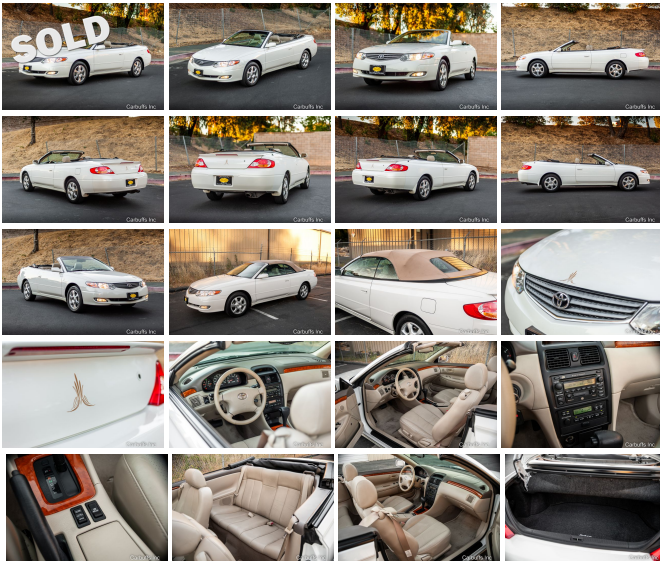

2002 Toyota Camry Solara SLE

View this car on our website at carbuffs.com/5912794/ebrochure

Our Price **\$0**

Specifications:

| | |
|----------------------|--|
| Year: | 2002 |
| VIN: | 2t1ff28p32c598583 |
| Make: | Toyota |
| Model/Trim: | Camry Solara SLE |
| Condition: | Pre-Owned |
| Body: | Convertible |
| Exterior: | Diamond White Pearl |
| Engine: | 3.0L four-cam EFI 24-valve V6 engine |
| Interior: | Ivory Leather |
| Transmission: | 4-speed automatic transmission w/OD-inc: intelligence programming |
| Mileage: | 66,900 |
| Drivetrain: | Front Wheel Drive |
| Economy: | City 19 / Highway 26 |

Low mileage convertible! Beautiful diamond white pearl exterior with ivory leather interior. Incredibly reliable 3.0L V6 engine with automatic transmission. Power windows, locks and convertible top. Top is in great condition. Factory JBL AM/FM/Cassette/6 CD stereo. Ice cold air conditioning. Senior owned. This Solara has always been garaged. Only 66k miles. Runs and drives excellent! Clean title and Carfax report. These low mile 4 passenger Toyota convertibles are getting hard to find!

Exterior

- Aerodynamic multi-reflector headlamps w/auto on/off & daytime running lamps
- Body-side rocker panels- Color-keyed protective body-side moldings
- Color-keyed pwr heated mirrors- Color-keyed rear mudguards
- High Solar Energy-Absorbing (HSEA) glass- Integrated fog lamps
- Pwr-folding convertible fabric top w/full headliner, glass rear window w/defogger, automatic-down pwr rear quarter windows
- Rear spoiler- Variable intermittent wipers/washers