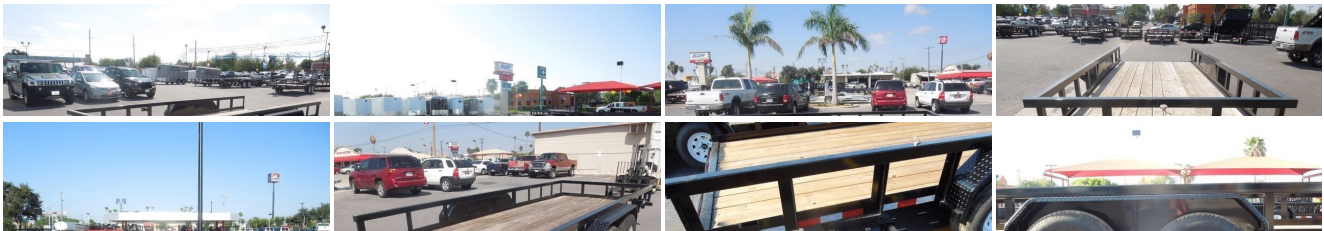

2020 Big Tex 14PI 18FT Heavy Duty Pipe Tandem Axle

Jimmy Degollado 956-423-3434

Our Price \$0

View this vehicle on our website at elliffmotors.com

Elliff Motors

[956-423-3434](tel:956-423-3434)

1307 West Harrison Avenue , Harlingen, TX 78550

Photos

Details

Contact

Specifications:

Year:	2020
Make:	Big Tex
Model/Trim:	14PI 18FT Heavy Duty Pipe Tandem Axle
Condition:	New
Engine:	0 cc

Exterior: Black
Mileage: 0
Hours: 0

Vehicle Description

Standard Features: •Adjustable 14K Cast Coupler •Safety Chains Attached w/Cold Rolled Eyelets •7K Set Back Jack (Bolted On) •Lower Jack Support Plate •Fold Back Tongue (14' and longer) •Tie Down Pockets •3" Square Tube Top Rail Capped w/Self Sealing Plugs •Cambered EZ Lube Axles w/Electric Brake on Each •Complete Break-A-Way System w/Charger •Spare Tire Mount (Side) •4' Slide-In Ramps (Channel) Specs: G.V.W.R. 14,000# 2-5/16" Adjustable Coupler, Two 7K Drop Leg Jack (Bolted On), Two 7,000# EZ Lube Axles w/Electric Brakes, Multi-Leaf Slipper Spring Suspension w/Equalizer, ST235/80 R-16 Load Range E Tire, Wheel 16 x 6 HD White Mod 8 Bolt, Elec. 7-Way RV Plug..... IF YOU HAVE ANY QUESTIONS ON ANY OTHER MODELS, SIZES, OR OPTIONS? PLEASE FEEL FREE TO GIVE US A CALL OR EMAIL. WE WILL BE MORE THAN HAPPY TO HELP ANSWER ANY QUESTIONS!!!!

(AVAILABLE IN 16, 18, AND 20FT... PLEASE CALL FOR PRICING)

*Picture may show optional items

Installed Options

Elliff Motors

Elliff Motors

View this car on our website at elliffmotors.com/5770461

Website: elliffmotors.com