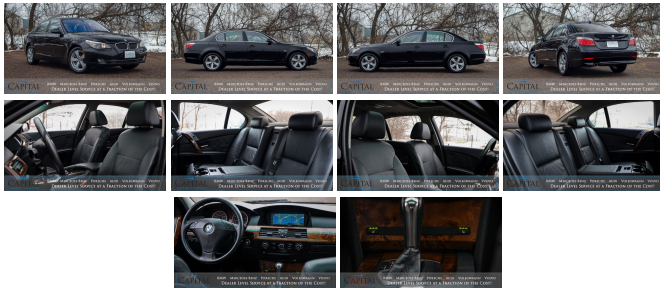

## 2007 BMW 530xi xDrive All-Wheel Drive Sport Sedan with Navigation, Heated Seats, Moonroof & Xenon Lights

View this car on our website at [capitalmotorcompany.com/5707437/ebrochure](http://capitalmotorcompany.com/5707437/ebrochure)

### Specifications:

<b>Year:</b>	2007
<b>VIN:</b>	WBANF73517CU25611
<b>Make:</b>	BMW
<b>Stock:</b>	3775
<b>Model/Trim:</b>	530xi xDrive All-Wheel Drive Sport Sedan with Navigation, Heated Seats, Moonroof & Xenon Lights
<b>Condition:</b>	Pre-Owned
<b>Body:</b>	Sedan
<b>Exterior:</b>	Jet Black
<b>Engine:</b>	3.0-Liter Inline 6-Cylinder
<b>Interior:</b>	Black
<b>Transmission:</b>	6-Speed Automatic with Sport/Manual Shift Mode
<b>Mileage:</b>	90,617
<b>Drivetrain:</b>	All Wheel Drive
<b>Economy:</b>	City 19 / Highway 27

We have for sale a 2007 BMW 530xi xDrive All-Wheel Drive Luxury-Sport Sedan that is a blast to drive and offers an amazing combination of luxury and sportiness! This 530xi is "Black on Black" and has a lot to offer! If you're looking for an inexpensive sedan with All-Wheel Drive that won't cost you an arm and a leg, then this 5-Series is the perfect choice!

- Power Adjustable Front Seats with Driver's Seat Memory
- Power Moonroof with Sun Shade
- Automatic Climate Controls
- Auto-Dimming Rear-View Mirror
- XENON HID Head Lights
- Split-Folding Rear Seats