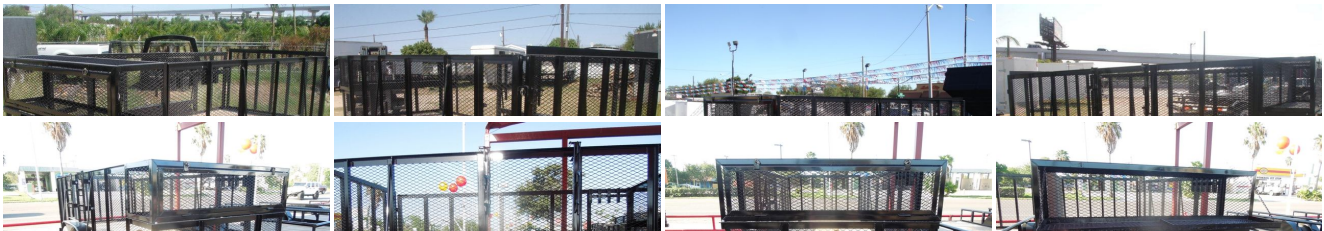

[956-423-3434](tel:956-423-3434)

1307 West Harrison Avenue, Harlingen, TX 78550

Photos

Details

Contact

Specifications:

| | |
|--------------------|---------------------|
| Year: | 2020 |
| Make: | BIG TEX |
| Model/Trim: | 70LR 16FT LANDSCAPE |
| Condition: | New |
| Engine: | 0 cc |

Exterior: Black
Mileage: 0
Hours: 0

Vehicle Description

Standard Features •Forged Coupler •Safety Chains Attached w/Cold Rolled Eyelets •Sand Foot on Jack •Set Back Jack •Fold Back Tongue (14' and longer) •24" x 24" x 87" Lockable Landscape Box Mounted on Front of Trailer •2' Sides Enclosed w/Expanded Metal •5 Tool Holders on Landscape Box •Cambered EZ Lube Axles w/1 Electric Brake •Complete Break-A-Way System w/Charger •Grommet Mount Sealed LED Lighting Specs: G.V.W.R. 7,000# 7K 2" Forged Coupler, Safety Chains 1/4" Grd. 70 w/Safety Latch Hook (2 each), 2K Top Wind-Set Back Jack (Bolted On), Two 3,500# EZ Lube Axles w/1 Electric Brake, Multi-Leaf Spring Suspension, Tire ST205/75-15 Load Range C Wheel 15 x 5 White Spoke 5 Bolt, 2" Pine Floor, Lights D.O.T. Stop, Tail, Turn, & Clearance, Elec. 7-Way RV PlugIF YOU HAVE ANY QUESTIONS ON ANY OTHER MODELS, SIZES, OR OPTION? PLEASE FEEL FREE TO GIVE US A CALL OR EMAIL. WE WILL BE MORE THAN HAPPY TO HELP ANSWER ANY QUESTIONS!!!!