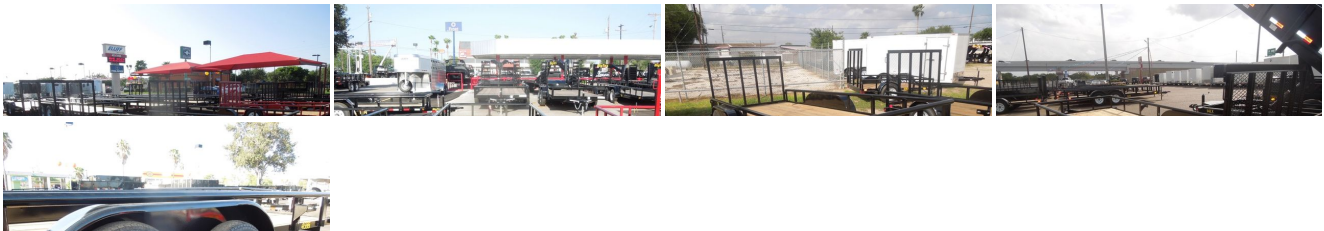

PHARR: (956) 702-9599 ELLIFFMOTORS.COM HARLINGEN: (956) 423-3434

2020 BIG TEX 45SS 16FT W/ GATE

Jimmy Degollado 956-423-3434

Our Price \$0

View this vehicle on our website at elliffmotors.com

Elliff Motors

[956-423-3434](tel:956-423-3434)

1307 West Harrison Avenue , Harlingen, TX 78550

Photos

Details

Contact

Specifications:

Year:	2020
Make:	BIG TEX
Model/Trim:	45SS 16FT W/ GATE
Condition:	New
Engine:	0 cc

Exterior: Black
Mileage: 0
Hours: 0

Vehicle Description

Standard Features: •Safety Chains Attached w/Cold Rolled Eyelets •Sand Foot on Jack •Lower Jack Support Plate •Floor Secured w/Torx Screws •Cambered EZ Lube Axles •Grommet Mount Sealed Lighting Specs: G.V.W.R. 4,490#, 2 "Coupler, 2K Top Wind Jack (Bolted On), 4' Ramp Gate, Axles Two 3,500# EZ Lube, Multi-Leaf Spring Suspension, Tire ST205/75-15 Load Range C Wheel 15 x 5 White Spoke 5 Bolt, Floor 2" Pine, Lights D.O.T. Stop, Tail, Turn, & Clearance, 7-Way Elect RV Plug.....IF YOU HAVE ANY QUESTIONS ON ANY OTHER MODELS, SIZES, OR OPTION? PLEASE FEEL FREE TO GIVE US A CALL OR EMAIL. WE WILL BE MORE THAN HAPPY TO HELP ANSWER ANY QUESTIONS!!!!