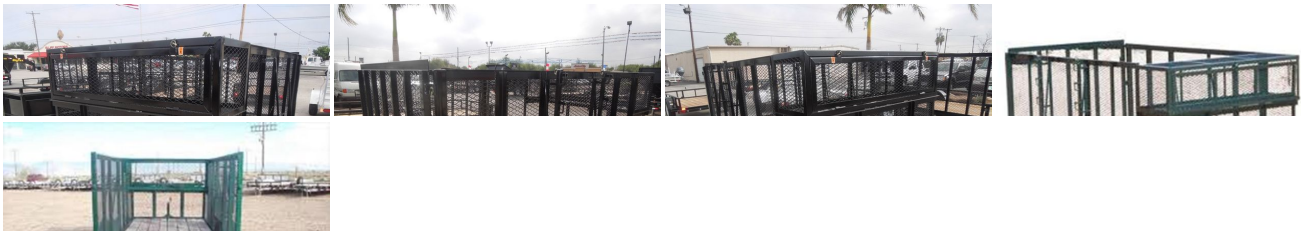

2020 BIG TEX 35LS 10FT

Jimmy Degollado 956-423-3434

Our Price \$0

View this vehicle on our website at elliffmotors.com

Elliff Motors

[956-423-3434](tel:956-423-3434)

1307 West Harrison Avenue, Harlingen, TX 78550

Photos

Details

Contact

Specifications:

Year:	2020
Make:	BIG TEX
Model/Trim:	35LS 10FT
Condition:	New
Engine:	0 cc

Exterior: Black
Mileage: 0
Hours: 0

Vehicle Description

Standard Features •Safety Chains Attached w/Cold Rolled Eyelets •Sand Foot on Jack •24" x 24" x Width of Trailer, Lockable Landscape Box Mounted on Front of Trailer •2' Sides Enclosed w/Expanded Metal •5 Tool Holders on Rear of Landscape Box •3,500# EZ Lube Axle w/Brake Flanges for Easy Brake Addition •4' Fold Flat Rampgate w/Expanded Metal •Grommet Mount Sealed LED Specs: G.V.W.R. 2,995# 2" Coupler, 2KTop Wind Jack (Bolted On), Multi-Leaf Slipper Spring Suspension, Tire ST205/75-15 Load Range C Wheel 15 x 5 White Spoke 5 Bolt', Elec. 4-Way Plug.....IF YOU HAVE ANY QUESTIONS ON ANY OTHER MODELS, SIZES, OR OPTIONS? PLEASE FEEL FREE TO GIVE US A CALL OR EMAIL. WE WILL BE MORE THAN HAPPY TO HELP ANSWER ANY QUESTIONS!!!!

(ALSO AVAILABLE IN 12FT AND 14FT, PLEASE CALL FOR PRICING)

*Picture may show optional items

Installed Options

Elliff Motors

Elliff Motors

View this car on our website at elliffmotors.com/5574042

Website: elliffmotors.com