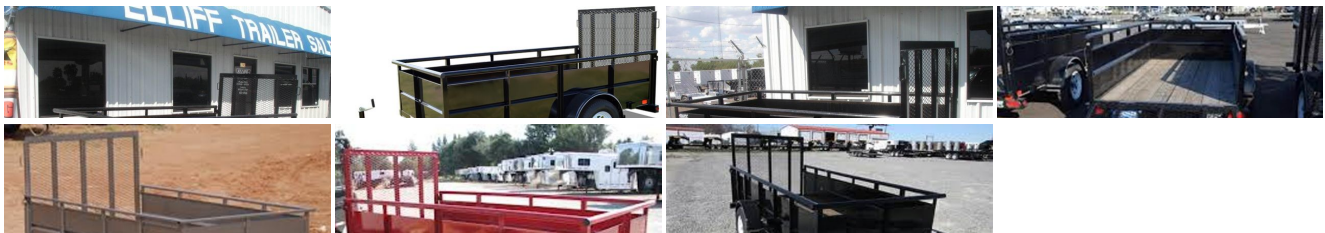

### Specifications:

<b>Year:</b>	2020
<b>Make:</b>	BIG TEX
<b>Model/Trim:</b>	30SV 10FT W/ GATE
<b>Condition:</b>	New
<b>Engine:</b>	0 cc

**Exterior:** Black  
**Mileage:** 0  
**Hours:** 0

## Vehicle Description

Standard Features •Safety Chains Attached w/Cold Rolled Eyelets •Sand Foot on Jack •Lower Jack Support Plate •29-3/8" Tall 16 Ga. Sides w/24" V-Crimped Steel Panels •4 Tie Down Loops Inside Bed •Top Rail Capped w/Self Sealing Plugs •3,500# EZ Lube Axle w/Brake Flanges for Easy Brake Addition •Grommet Mount Sealed LED Lighting Specs: G.V.W.R. 2,995# 2" Coupler, 2K Top Wind Jack (Bolted On), Multi-Leaf Slipper Spring Suspension, 4' Ramp Gate, Tire ST205/75-15 Load Range C, Wheel 15 x 5 White Spoke 5 Bolt, 2" Pine Floor, Lights LED D.O.T. Stop, Tail, Turn, & Clearance, Elec. 4-Way Plug .... IF YOU HAVE ANY QUESTIONS ON ANY OTHER MODELS, SIZES, OR OPTIONS? PLEASE FEEL FREE TO GIVE US A CALL OR EMAIL. WE WILL BE MORE THAN HAPPY TO HELP ANSWER ANY QUESTIONS!!!!