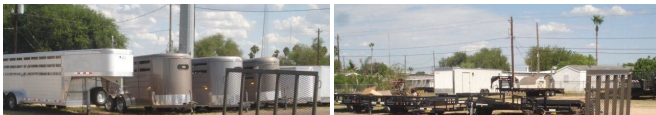

2020 BIG TEX 35SA 14FT W/ GATE

Jimmy Degollado 956-423-3434

Our Price \$0

View this vehicle on our website at elliffmotors.com

Elliff Motors

[956-423-3434](tel:956-423-3434)

1307 West Harrison Avenue , Harlingen, TX 78550

Photos

Details

Contact

Specifications:

Year:	2020
Make:	BIG TEX
Model/Trim:	35SA 14FT W/ GATE
Condition:	New
Engine:	0 cc
Exterior:	Black
Mileage:	0

Hours:

0

Vehicle Description

Standard Features: •Safety chains attached w/Cold Rolled Eyelets •Sand Foot on Jack •3,500# Idler EZ Lube Axle w/Flanges for Easy Brake Addition •Pipe Top Rail •4 Tie Down Loops •Grommet Mount Sealed LED Lighting, Specs: G.V.W.R. 2,995#,2" A Frame Coupler, 2K Top Wind (Bolted On) Tongue 3" Channel Top Rail – 2" Pipe Frame 3" x 2" x 3/16", 4' Ramp Gate, Suspension Multi-Leaf Slipper Spring, Tire ST205/75-15 Load Range C, Floor 2" Pine, Lights LED D.O.T. Stop, Tail, Turn, & Clearance, 4-Way Plug Flat IF YOU HAVE ANY QUESTIONS ON ANY OTHER MODELS, SIZES, OR OPTIONS? PLEASE FEEL FREE TO GIVE US A CALL OR EMAIL. WE WILL BE MORE THAN HAPPY TO HELP ANSWER ANY QUESTIONS!!!!