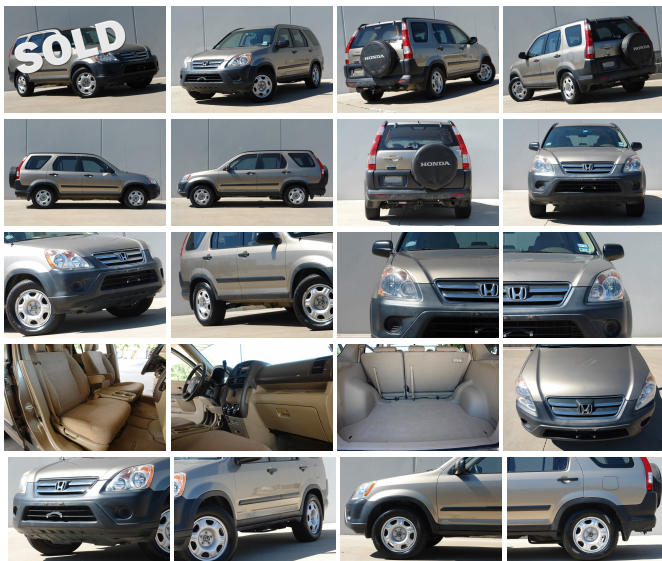

2005 Honda CR-V LX

Jim Turney 901-553-7133

View this car on our website at schneckmotorcompany.com/5567619/ebrochure

Cash Price **\$7,398**

Specifications:

Year:	2005
VIN:	jhldr68505c017789
Make:	Honda
Stock:	021006
Model/Trim:	CR-V LX
Condition:	Pre-Owned
Body:	SUV
Exterior:	Sahara Sand Metallic
Engine:	2.4L DOHC MPFI 16-valve i-VTEC I4 engine
Interior:	Ivory Cloth
Mileage:	121,646
Drivetrain:	Front Wheel Drive
Economy:	City 23 / Highway 29

2005 Honda CR-V, LX, clean Carfax, no accidents, 2 owners, non-smoker, owner just serviced and installed new Michelin tires, very good condition, Priced to sell at a great price! Call/text Mark 901-301-8236 or Patrick 901-338-1464 today for more info.

We have a different philosophy than most dealerships. We believe in high volume selling. The way we achieve that is low margins that provide great value to the consumer, and we go find quality cars. Discount is never a bad word around here, we will work with you the best we can. But when we price cars, we price them extremely competitively as compared to similar units in the market. We keep our overhead low and we pass that savings on to our customers. If you can't get us on the phone the first time don't get frustrated. We have 4 of us selling over 100 cars a month. You can always text or call Bill at 361-739-8225, Patrick at 901-338-1464, Mark at 901-301-8236, or Jim at 901-553-7133. One of us will get back to you as soon as possible. We also offer many different financing options and the most competitive priced warranties you will find anywhere, with warranty options from 6 to 48 Months, most with unlimited mile options. We look forward to earning your business for life, we make car buying fun with a relaxed atmosphere. To view other cars like this and to view the best picture quality go to www.schneckmotorcompany.com.