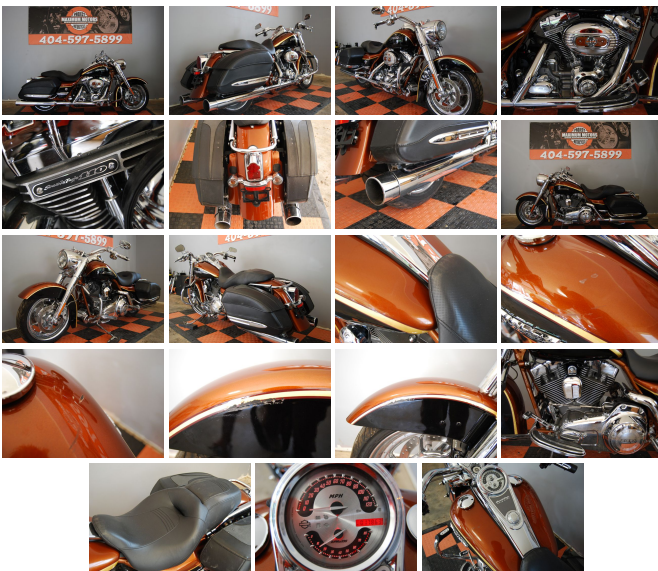

2008 Harley Davidson FLHRSE4 ANNIVERSARY Screamin Eagle Roadking

View this car on our website at maximummotors.net/5299803/ebrochure

Our Price **\$9,500**

Specifications:

Year:	2008
VIN:	1HD1PG8478Y952294
Make:	Harley Davidson
Stock:	AR169-14
Model/Trim:	FLHRSE4 ANNIVERSARY Screamin Eagle Roadking
Condition:	Pre-Owned
Engine:	1803 cc TC110
Exterior:	Brown
Transmission:	6SPD
Mileage:	17,863

***** 2008 FLHRSE4 SCREAMIN EAGLE ROADKING
105TH ANNIVESARY *****
***** MINOR DENTS & SCUFFS *****
***** REBUILT TITLE READY TO RIDE *****

This bike was purchased from an insurance company and is being offered here to pass the savings on to you. When our bikes arrive we evaluate them to determine the extent of damage. Every effort is made to get the bikes running and do a lot test ride. We then