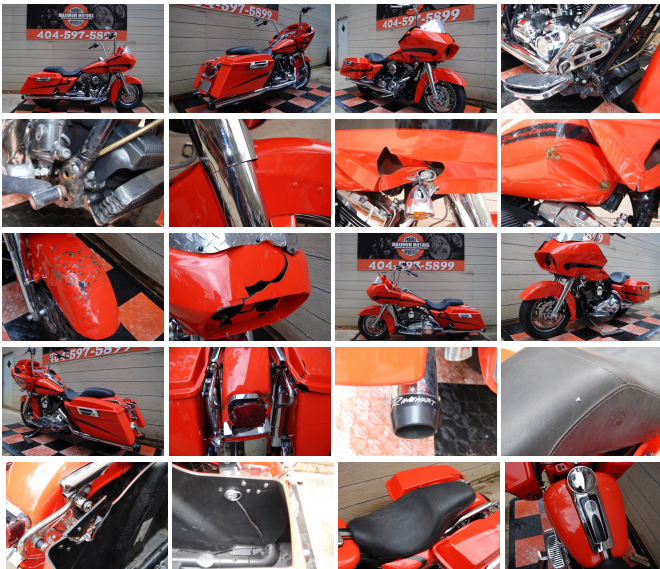

2008 Harley Davidson FLTR Roadglide

View this car on our website at maximummotors.net/4685130/ebrochure

Our Price **\$6,500**

Specifications:

Year: 2008
VIN: 1HD1FS4328Y627XXX
Make: Harley Davidson
Stock: AR175-13
Model/Trim: FLTR Roadglide
Condition: Pre-Owned
Engine: 1584 cc TC96
Exterior: Orange
Transmission: 6SPD
Mileage: 24,336

***** 2008 FLTR ROADGLIDE *****

***** ALL OVER DAMAGE *****

***** REBUILDABLE SALVAGE TITLE *****

This bike was purchased from an insurance company and is being offered here to pass the savings on to you. When our bikes arrive we evaluate them to determine the extent of damage. Every effort is made to get the bikes running and do a lot test ride. We then take 20 plus photos and do a start up video showing the bike start, idle and takeoff. Most of the bikes we sell consist of easy bolt on damage, if there is any frame or drivetrain damage we make every effort to list that.